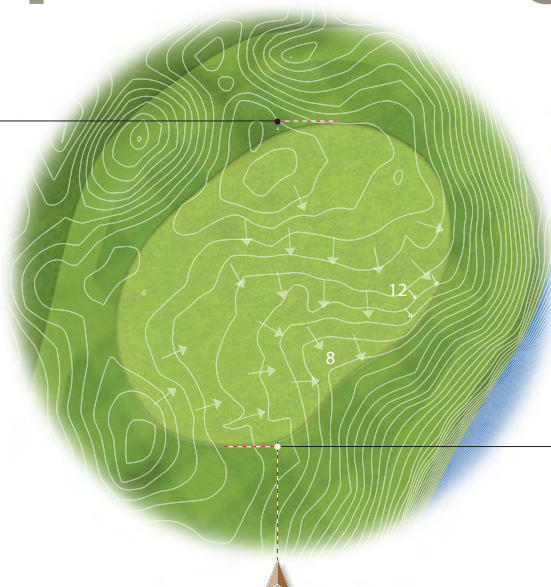

GOLFCLUB BROEKPOLDER

4

○ 501   ● 467   ● 424   ● 394

PAR
5

26

0

Bunker
runout

312

274

234

205

A

329

292

249

219

R

250

216

173

142