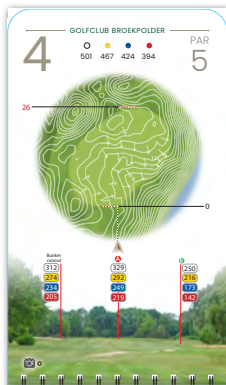

# All distances are measured in METRES to the FRONT of the green

All measurements on and around the green are taken from a point perpendicular to the white dot 'o'

L & R indicates the left and right sides of the fairway at the distances shown from each tee

Indicates green slopes, with bolder arrows being the most severe

Direction to the next hole

Centerline through front of green

Symbol indicates a drain with distance to the front of green

Symbol indicates the OoB

These figures indicate depth of green from front edge 'o'

"A" indicates the fairway runout distance from the tees

Driving distance from each tee position

Disc distance markers measured from the center of green