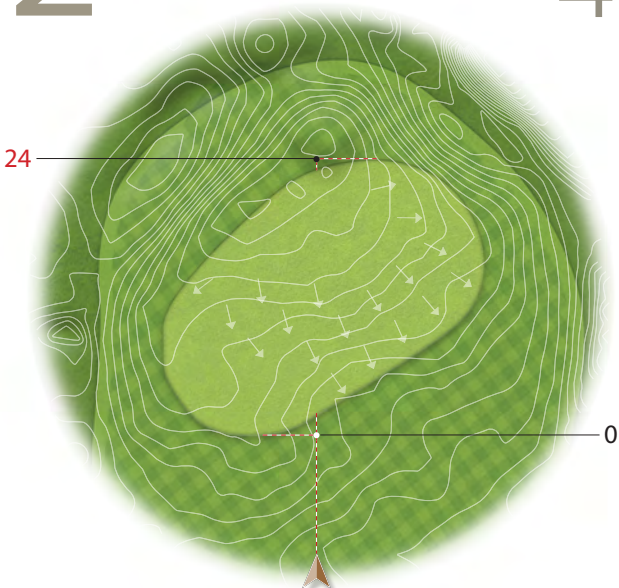

Indicates green slopes, with bolder arrows being the most severe

Direction to the next hole

Centerline through front of green

Symbol indicates a drain with distance to the front of green

Symbol indicates the OoB

Shelter S

45  
Corner of thick rough

91  
101  
84

276  
259  
131  
150  
134

240  
181  
161

183  
193  
184  
275

267  
250  
231  
171  
258  
239  
180

Drinking water point

1  
PAR 5

GOLFCLUB BROEKPOLDER

2

○ 421   ● 374   ● 344   ● 330

PAR  
4

- L
- 250
- 203
- 173
- 161

- Tree closest to fairway
- 231
  - 184
  - 154
  - 143

WC  
Toilet