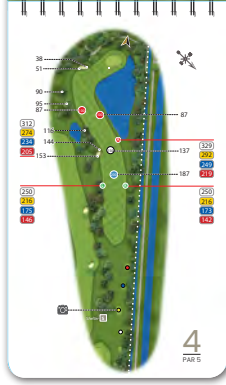

# All distances are measured in METRES to the FRONT of the green

All measurements on and around the green are taken from a point perpendicular to the white dot 'o'

L & R indicates the left and right sides of the fairway at the distances shown from each tee

Indicates green slopes, with bolder arrows being the most severe

Direction to the next hole

Centerline through front of green

Symbol indicates a drain with distance to the front of green

Symbol indicates the OoB

These figures indicate depth of green from front edge 'o'

"A" indicates the fairway runout distance from the tees

Driving distance from each tee position

Disc distance markers measured from the center of green