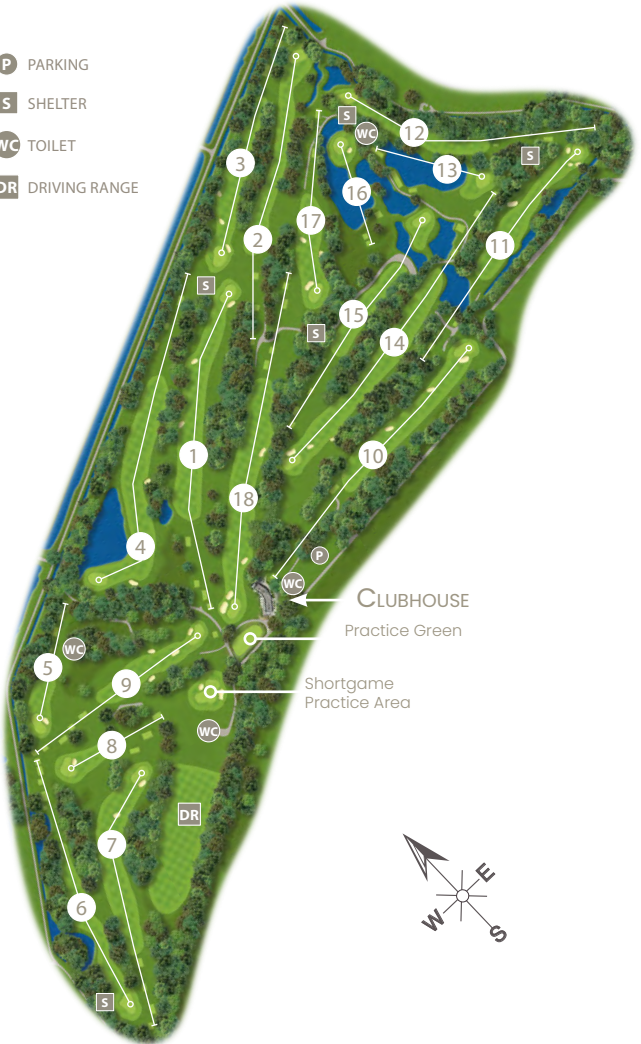

COURSE MAP

- **P** PARKING
- **S** SHELTER
- **WC** TOILET
- **DR** DRIVING RANGE

CLUBHOUSE
Practice Green

Shortgame
Practice Area

SCORECARD

Hole	White Metres	Yellow Metres	Blue Metres	Red Metres	Par
1	472	455	435	373	5
2	421	374	344	330	4
3	345	327	324	283	4
4	501	467	424	394	5
5	168	166	141	138	3
6	382	367	350	332	4
7	388	369	364	329	4
8	154	129	106	103	3
9	280	250	230	208	4
OUT	3111	2904	2718	2490	36
10	433	373	372	282	4
11	372	358	339	336	4
12	378	371	353	317	4
13	162	160	132	127	3
14	495	456	427	420	5
15	359	342	307	303	4
16	154	141	141	118	3
17	268	263	253	249	4
18	479	457	384	364	5
IN	3100	2921	2708	2516	36
OUT	3111	2904	2718	2490	36
TOTAL	6211	5825	5426	5006	72